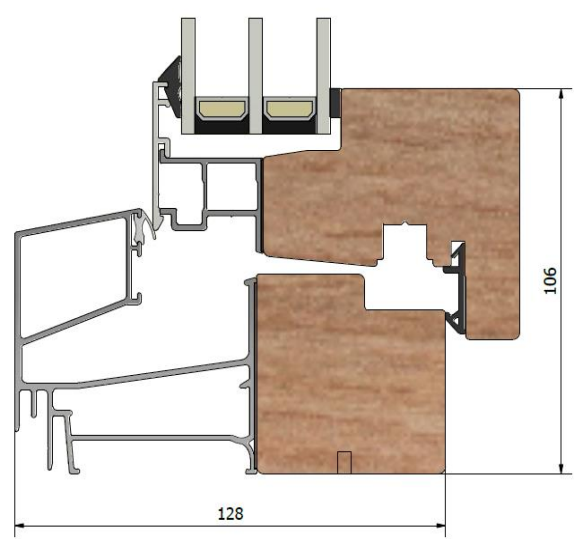

Royal LKF1283

Inward opening window, Tilt/turn, tripple glazed. Product Facts

Karmdjup (mm)	128
Sound reduction Rw (dB)	35 – 45
U-value (W/m ² K)	1,0 - 1,3
Surface finish	Optional RAL or NCS
Weep holes	Hidden or Visible
Opening	Inward
Hinges	Tilt/turn

Closed position

Ventilation position

Cleaning position

Install the windowsill
in the innermost
track